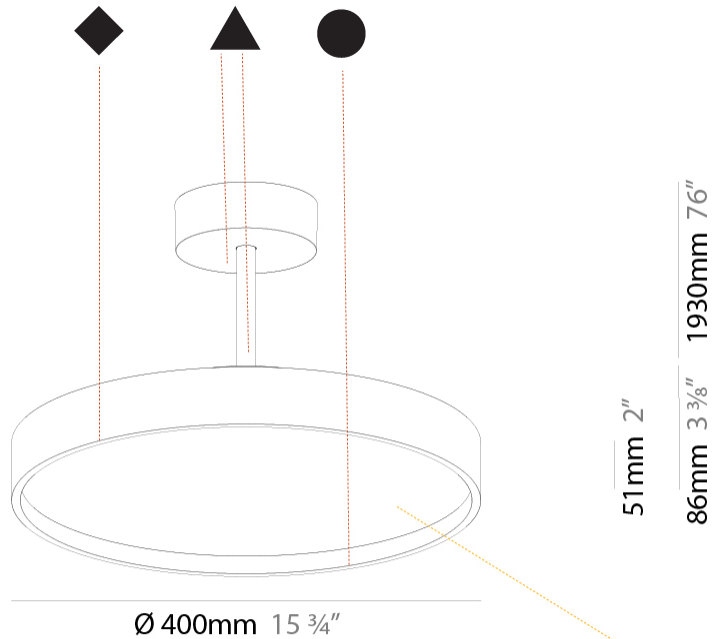

GENERAL

Series: Sign Diva Tube
Subseries: Sign Diva Tube Korona
Partner: Prolicht
Division: Architectural
Installation: Suspension
Product Type: Pendant
Mounting Location: Ceiling
Light Distribution: Direct

PHYSICAL

Shape: Round
Diameter (mm): 400
Diameter (in): 15 3/4
Height (mm): 86
Height (in): 3 3/8
Max. Overall Height (mm): 2016
Max. Overall Height (in): 79 3/8
Weight (kg): 3.251
Weight (lbs): 7.167
Diffuser: PMMA - Opal / Micro-Prism / Sparkling Secret / Vintage Industrial
Fixture Finish: SSR / BKV / CWI / CRY / HAB / UFT / ITA / RUA / FTG / MYG / LOD / PUS / FRO / FUP / KIA / POP / BLS / SPG / MEY / GOH / CHC / COM / ABZ / JAG / OBR / MOS / ROR
Fixture Material: PMMA / Extruded Aluminum / Steel

ELECTRICAL

Lamp Type: LED (Zhaga Standard)
Input Wattage (W): 17
Dimming: Tri-Mode (Non-Dimming and Phase Dimming (120Vac only) and 0-10V Dimming)
Driver Included: Yes
Driver Location: Integrated
Driver Type: Constant Current - Universal
Driver Class: Class 2
Input Voltage (V): 120 - 277
Constant Current (MA): 500

LED

Color Temperature (°K): 2700 / 3000 / 3500 / 4000
Max. Delivered Lumen (lm): 1807 / 1943 / 1951 / 1991
Nominal Lumen (lm): 2250 / 2420 / 2430 / 2480
CRI: >90 CRI
Lamp Life (hrs): 50000

OPTICAL

RATINGS AND CERTIFICATIONS

Certified By: Certified for North American Standards
IP rating: IP20